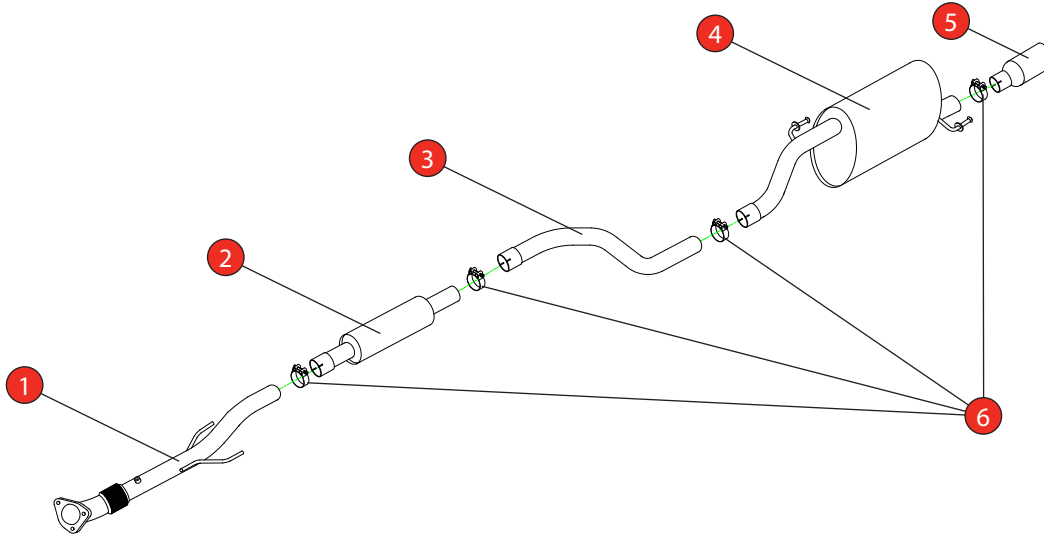

Car	Vauxhall Corsa 'E' 1.4	Part No.	SVX068
Year	2014-2019	Fit Kits	047FK
Notes	Where not supplied use original fittings	Features	Pipe Diameter:- 63.5mm / 2.5"

Estimated Fitting Time: 60 Minutes

NO.	PART NO.	DESCRIPTION	QTY
1	828GM	Front Pipe	1
2	804GM	Resonated Centre Section	1
3	806GM	Link Pipe	1
4	861GM	Rear Silencer	1
5	Z023.10061	Ø100mm Polished Daytona Trim	1
Fit Kit			
6	Z016.10064	63-68mm Clamp	4

E-MARK	N/A
DATE	10/06/20
ISSUE	00
AUTHORISED	M.Ydlibi

NOTE: ENSURE SCORPION SYSTEM IS CLEAR OF MOVING PARTS AND ALL ORIGINAL FUNCTIONS WORK CORRECTLY.

STAY CONNECTED TO RED POWER.